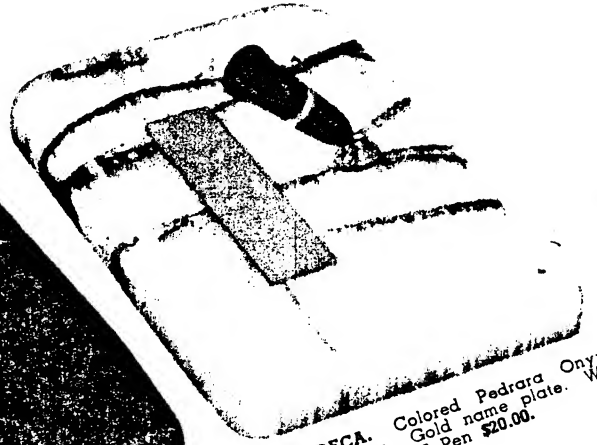

S348 ADEBT. Brown Onyx. 5 x 8 inches. Gold name plate. With Brown LIFETIME Pen $20.00.

S358 ADECA. Colored Pedrara Onyx. 5 x 8 inches. Gold name plate. With Brown LIFETIME Pen $20.00.